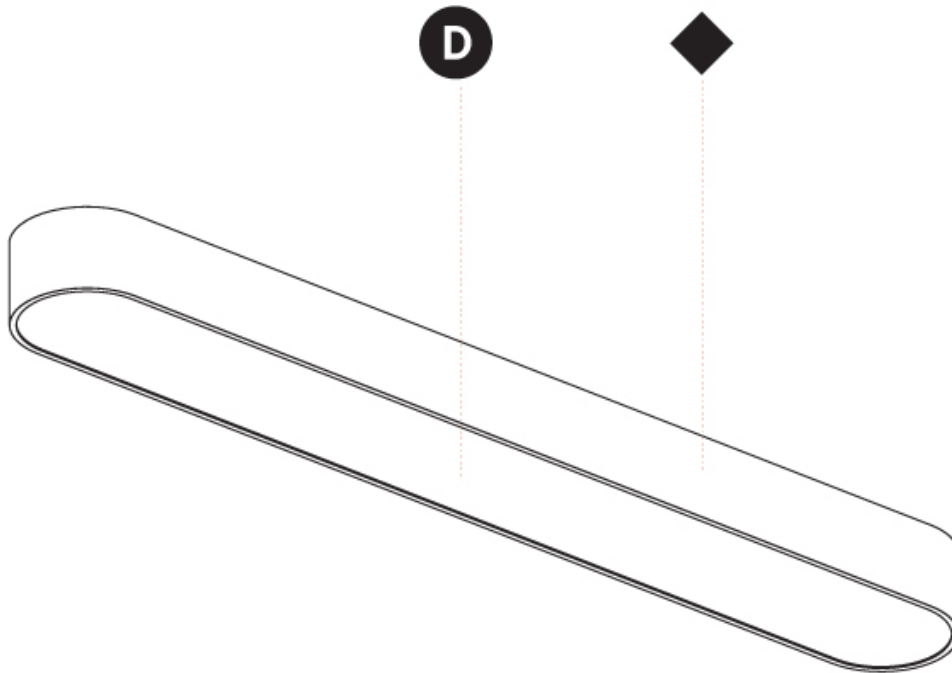

SMOOTHLINE SURFACE

A32972-

PROJECT

TYPE

SPECIFIER

QUANTITY

DATE

SMOOTHY COLOR FINISH CHART