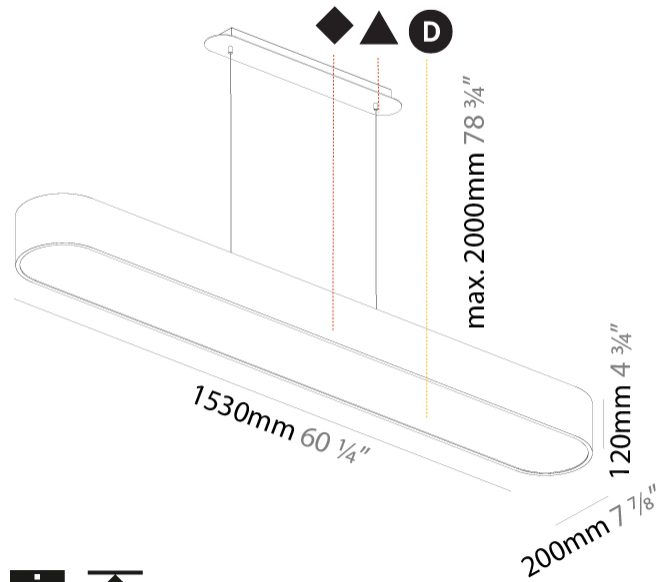

GENERAL

Series: Smoothy
Subseries: Smoothline
Brand: Prolicht
Division: Architectural
Mounting Type: Suspension
Mounting Location: Ceiling
Subcategory: Profile

PHYSICAL

Shape: Oblong
Length (mm): 1530
Length (in): 60 1/4
Width (mm): 200
Width (in): 7 7/8
Height (mm): 120
Height (in): 4 3/4
Max. Overall Height (mm): 2120
Max. Overall Height (in): 82 1/2
Light Distribution: Direct
Weight (kg): 10.765
Weight (lbs): 23.73
Diffuser: PMMA - Opal or Micro-Prism
Fixture Finish: SSR / BKV / CWI / CRY / HAB / UFT / ITA / RUA / FTG / MYG / LOD / PUS / FRO / FUP / KIA / POP / BLS / SPG / MEY / GOH / GUM / CHC / COM / ABZ / JAG / OBR / MOS / ROR
Fixture Material: Extruded Aluminum / Steel
Cable Details: 2000mm / 78 3/4"

ELECTRICAL

Lamp Type: LED (Zhaga Standard)
Input Wattage (W): 52.5
Total Output Wattage (W): 45
Dimming: Tri-Mode (Non-Dimming and Phase Dimming (120Vac only) and 0-10V Dimming)
Driver Included: Yes
Driver Location: Integrated
Driver Type: Constant Current - Universal
Driver Class: Class 2
Input Voltage (V): 120 - 277
Constant Current (MA): 500

LED

Number of LEDs: 15
Color Temperature (°K): 3000 / 3500 / 4000
Max. Delivered Lumen (lm): 3650 / 3930 / 4010
CRI: >80 CRI
Lamp Life (hrs): 50000

OPTICAL

RATINGS AND CERTIFICATIONS

Certified By: Certified for North American Standards
IP rating: IP20